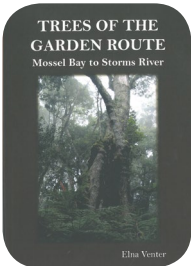

Trees of the Garden Route